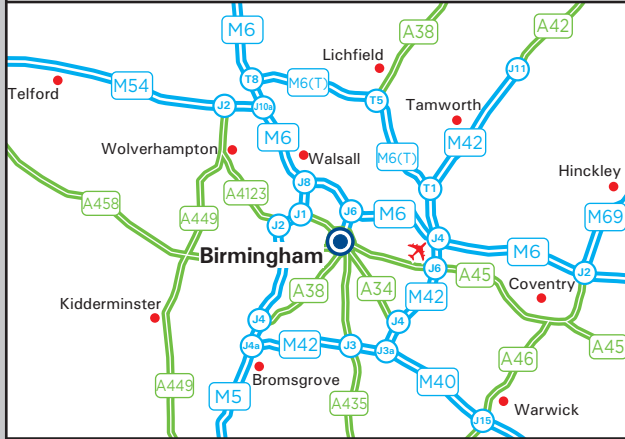

Premier Suites Birmingham
Dean House
38 Upper Dean Street
Birmingham, B5 4SG

Location

We are situated in the heart of the City Centre, a few minutes away from the Birmingham Bullring Shopping Centre.

From M6

Leave the M6 at Junction 6 (Spaghetti Junction). Follow A38(M) Aston Expressway to Birmingham City Centre. Stay in the right-hand lane and carry straight on over the flyover, past Aston University. Continue through the Queensway Tunnels and continue to Holloway Circus. At the roundabout on the A38 Suffolk Street Queensway, turn into Smallbrook Queensway. Take the first left onto Hill Street and then the second right onto Station Street. Turn right into Pershore Street and left into Upper Dean Street. We are located on the right hand side

By Train

Birmingham New Street and Moor Street train stations are within walking distance.

Parking

There are various parking options available nearby:
China Town Car Park - Address: Wrottesley Street, Birmingham, B5 4RT
Pershore Street (Multi-storey) - Pershore Street Birmingham B5 6PA:
APCOA Parking - The Arcadian Centre, 41 Bromsgrove Street, Birmingham, B5 6NU.